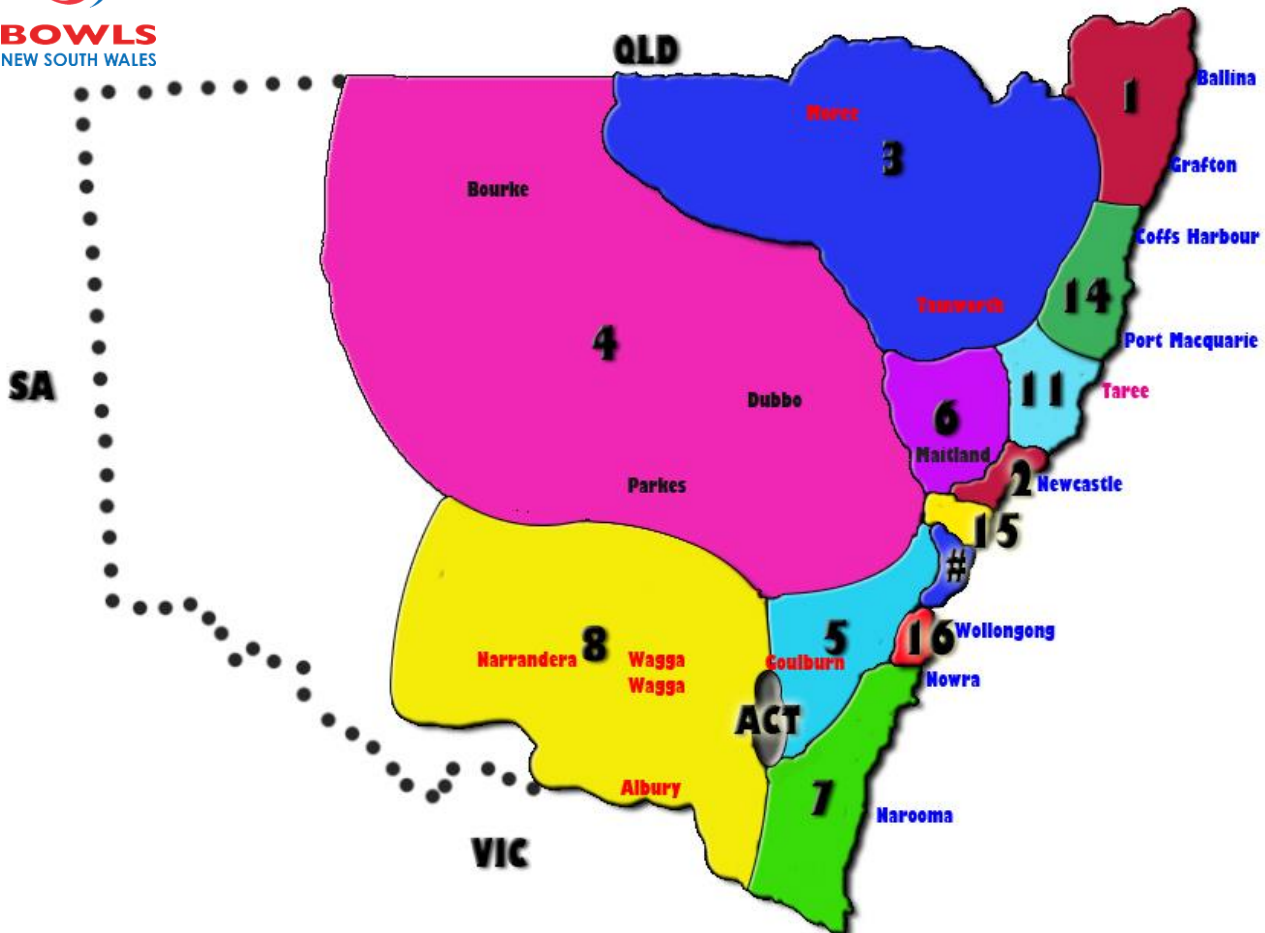

# Bowls NSW – 2016 Zone Map

**BOWLS**  
NEW SOUTH WALES

## Enlargement – Metropolitan Zones

Zones 9, 10, 12, 13 & 5 (part)

- Zone 1 – Far North Coast
- Zone 2 - Newcastle
- Zone 3 – North Western NSW
- Zone 4 – Mid Western NSW
- Zone 5 – Greater Western Sydney
- Zone 6 – Hunter – Upper Hunter
- Zone 7 – South East NSW
- Zone 8 – South West NSW
- Zone 9 – Sydney Northern
- Zone 10 – Sydney North West
- Zone 11 – Manning - Great Lakes
- Zone 12 – Sydney South West
- Zone 13 – Sydney South & Central
- Zone 14 – Mid & Lower North Coast
- Zone 15 Central Coast
- Zone 16 – Illawarra