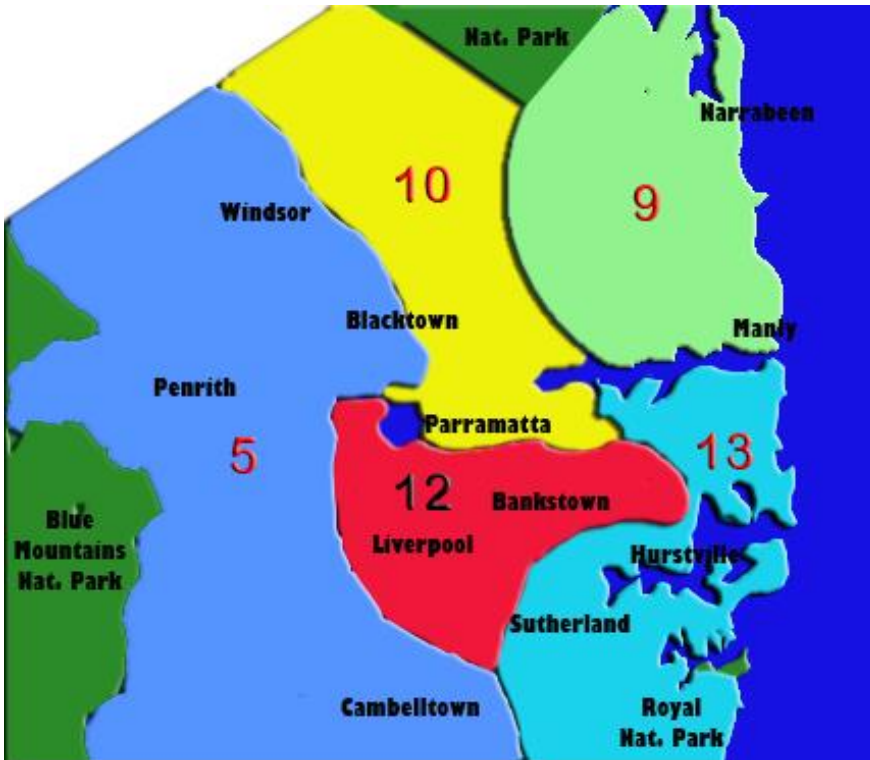

# Bowls NSW – 2016 Zone Map

**BOWLS**  
NEW SOUTH WALES

## Enlargement – Metropolitan Zones

Zones 9, 10, 12, 13 & 5 (part)

- Zone 1 – Far North Coast
- Zone 2 - Newcastle
- Zone 3 – North Western NSW
- Zone 4 – Mid Western NSW
- Zone 5 – Greater Western Sydney
- Zone 6 – Hunter – Upper Hunter
- Zone 7 – South East NSW
- Zone 8 – South West NSW
- Zone 9 – Sydney Northern
- Zone 10 – Sydney North West
- Zone 11 – Manning - Great Lakes
- Zone 12 – Sydney South West
- Zone 13 – Sydney South & Central
- Zone 14 – Mid & Lower North Coast
- Zone 15 Central Coast
- Zone 16 – Illawarra